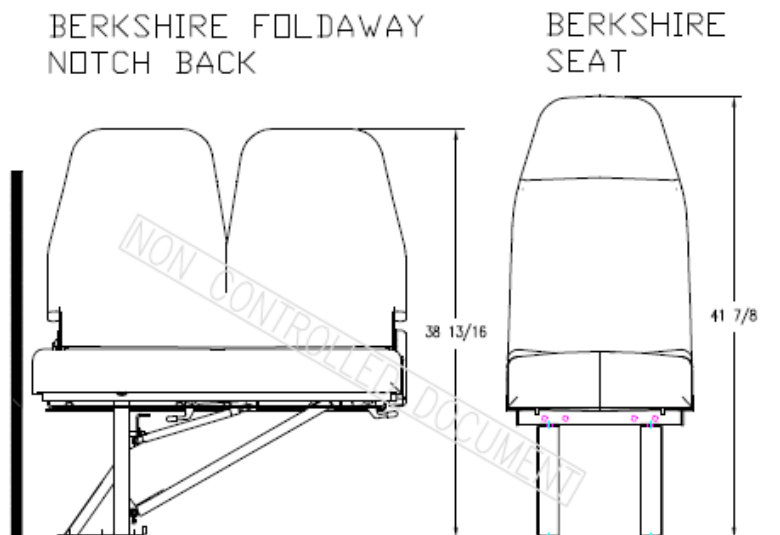

October, 09 2013

FREEDMAN BERKSHIRE SEATS

Berkshire Foldaway

- Berkshire Foldaways are ONLY available based off the Mid-High Notchback foldaway platform. There is no high back Berkshire foldaway.
- The back height of Berkshire Foldaways will be about 2.5"-3.0" lower than ambulatory Berkshire seats. (Refer to layout below)

Berkshire Flipseat

- Berkshire Flip seats are ONLY available based off the Mid-High flip seat platform. There is no high back Berkshire flip seat.
- The back height of Berkshire Flip will be about 4.25" lower than ambulatory Berkshire seats.