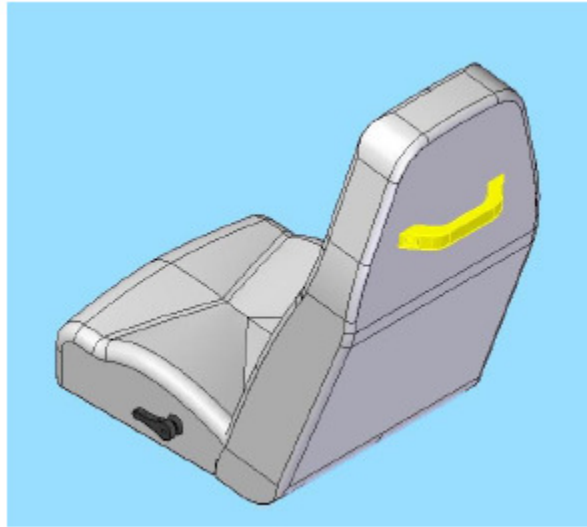

October, 09 2013

FREEDMAN BERKSHIRE SEATS

Berkshire Foldaway

- Berkshire Foldaways are ONLY available based off the Mid-High Notchback foldaway platform. There is no high back Berkshire foldaway.
- The back height of Berkshire Foldaways will be about 2.5"-3.0" lower than ambulatory Berkshire seats. (Refer to layout below)

Berkshire Flipseat

- Berkshire Flip seats are ONLY available based off the Mid-High flip seat platform. There is no high back Berkshire flip seat.
- The back height of Berkshire Flip will be about 4.25" lower than ambulatory Berkshire seats.

Options “not” available

- AV Grab
- Hi Back Grab
- Corner Grab

You can however, get a grab handle on the back of the back, as shown below.

Sincerely,

William Loy
Customer Service Manager
WilliamL@freedmanseat.com