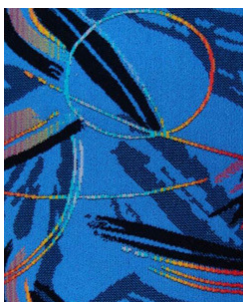

Majestic Ruby  
#61136022  
Combo #277

Boomer Blue  
#61136002  
Combo #340

Boomer Gray  
#61136008  
Combo #341

Hermes Navy Blue  
#61136009  
Combo #343

Polaris Blue  
#61136000  
Combo #342

CMI Bolster Blue  
#61000156

#### *Combinations:*

- Majestic, Windows, Hermes, Polaris & Boomer patterns are All Over fabrics and include carpet back of back.
- Incense Blue, Orbit Gray and Flags Gray include Charcoal Gray trim with carpet back of back.
- Orbit Blue and Pennants Blue include Navy Blue trim with carpet back of back.
- Chance Black includes Black Velvet trim with carpet back of back.