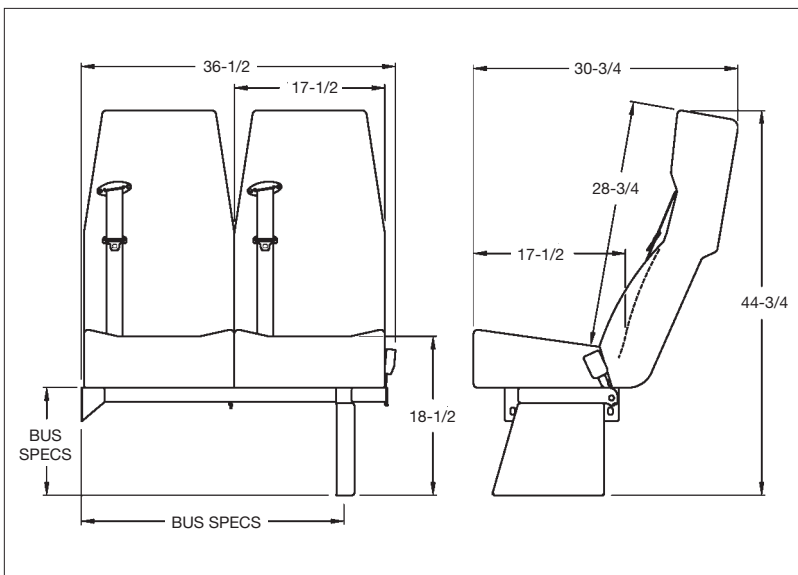

CRS-225 rear tether hook.

CRS-225 front hooks.

Not Just Seats

Seating Solutions™

FREEDMAN
SEATING COMPANY

an ISO 9001:2000 certified company

4545 W. Augusta Blvd., Chicago, IL 60651
(773)524-2440 (800)443-4540 Fax (773)252-7450

WWW.FREEDMANSEATING.COM

e-mail: sales@freedmanseat.com

ISO 9001:2000 registered

We are constantly updating and improving our seats; therefore we reserve the right to change or modify specifications or materials without notice. All Freedman Seating Company seats meet or exceed FMVSS standards.