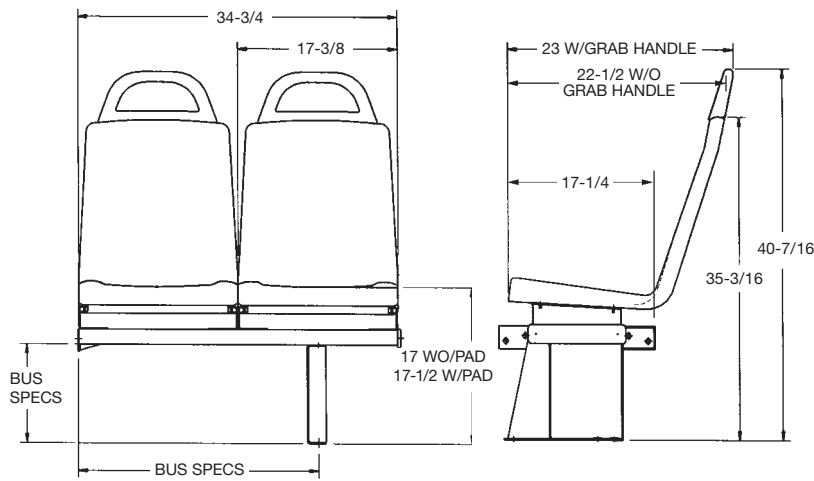

The CitiShell Seats

35" wide double
32" wide double
48" wide triple

Not Just Seats

Seating Solutions™

FREEDMAN
SEATING COMPANY

FREEDMAN

CitiShell Collection

Double CitiShell Seat

Triple CitiShell Seat

Shackle Ring

CitiShell Seat

The CitiShell Seat

Standard features:

- Made with injection molded reinforced ABS plastic
- 16 gauge 1" square tubing for internal support
- Anti-vandal/tamper resistant fasteners
- 32" and 35" wide doubles and 48" wide triples
- Seat drain holes on 35" seats
- Jig welded frames
- Custom wall mount brackets