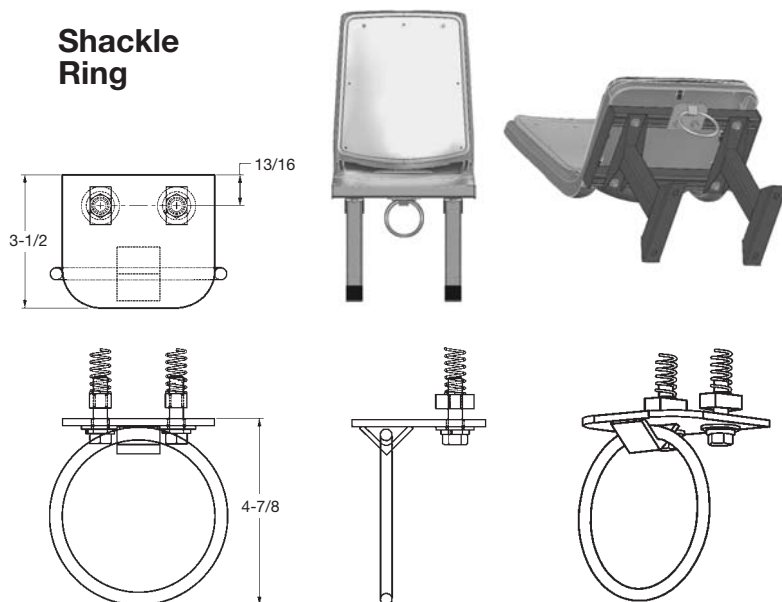

The CitiShell Seats

35" wide double
32" wide double
48" wide triple

Not Just Seats

Seating Solutions™

FREEDMAN
SEATING COMPANY

FREEDMAN

CitiShell Collection

Double CitiShell Seat

Triple CitiShell Seat

Shackle Ring

CitiShell Seat

The CitiShell Seat

Standard features:

- Made with injection molded reinforced ABS plastic
- 16 gauge 1" square tubing for internal support
- Anti-vandal/tamper resistant fasteners
- 32" and 35" wide doubles and 48" wide triples
- Seat drain holes on 35" seats
- Jig welded frames
- Custom wall mount brackets