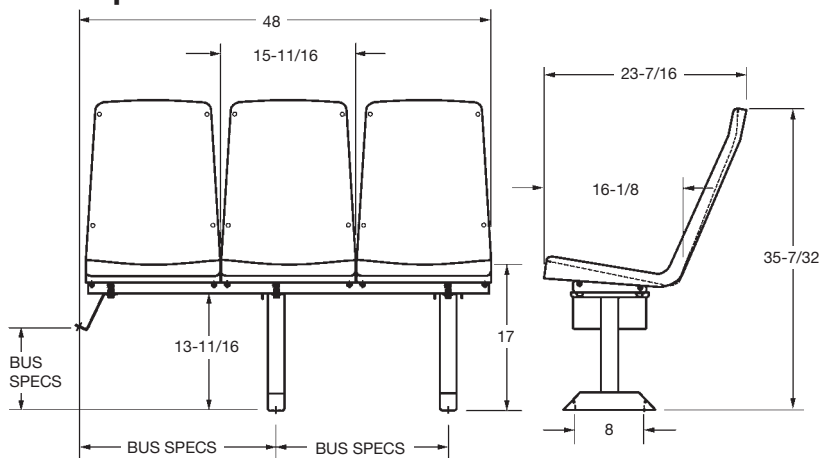

Triple CitiShell Seat

Shackle Ring

CitiShell Seat

The CitiShell Seat

Standard features:

- Made with injection molded reinforced ABS plastic
- 16 gauge 1" square tubing for internal support
- Anti-vandal/tamper resistant fasteners
- 32" and 35" wide doubles and 48" wide triples
- Seat drain holes on 35" seats
- Jig welded frames
- Custom wall mount brackets